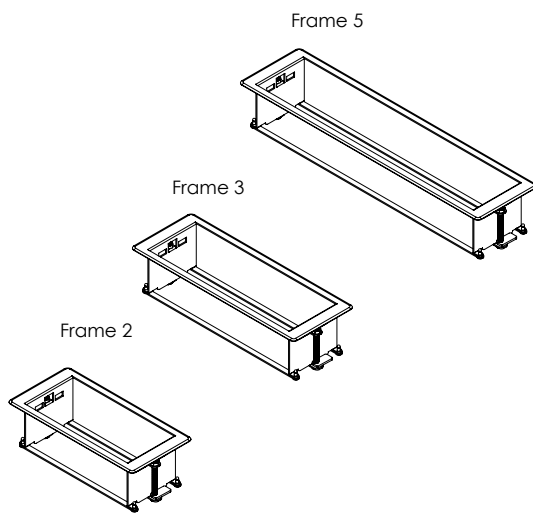

DIGITel
Within easy reach

FRAME

just plug

POWER CHARACTERISTICS:

Voltage: 250V
Amperage: 16A
Power connector: Cable HO5VV - F, 3x1,5mm²
 EPN 1104/EPN 1114 (Wieland m/f) -250mm
Frequency: 50-60Hz
Temperature: 0 - 40°C
Relative Humidity: 0 - 95°C (no condensing)
Protection: IP 44

MOUNTING

Flash mounting with clamps using Allen key. Can accommodate a desk thickness of between 10 mm and 50 mm.

DIMENSION:

L = 141 - 301

COLOR

Black
 White
 Inox

Power outlet (Schuko) 45x45

Power outlet (IT)