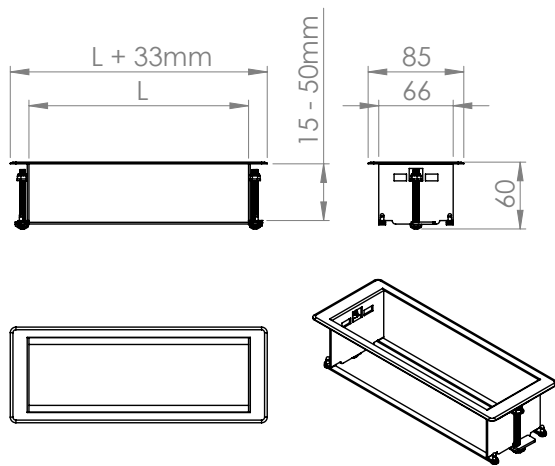

DIGITel
Within easy reach

FRAME

just plug

POWER CHARACTERISTICS:

Voltage: 250V
Amperage: 16A
Power connector: Cable HO5VV - F, 3x1,5mm²
 EPN 1104/EPN 1114 (Wieland m/f) -250mm
Frequency: 50-60Hz
Temperature: 0 - 40°C
Relative Humidity: 0 - 95°C (no condensing)
Protection: IP 44

MOUNTING

Flash mounting with clamps using Allen key. Can accommodate a desk thickness of between 10 mm and 50 mm.

DIMENSION:

L = 141 - 301

COLOR

Black
 White
 Inox

Power outlet (Schuko) 45x45

Power outlet (IT)

Power outlet (UK) 45x45

USB charger 4A 2-ports

Power outlet (CH) 45x45

Power outlet (USA) 45x45

Power outlet (DK) 45x45

Power outlet Universal 45x45

Power outlet (FR) 45x45

RJ45 Cat6