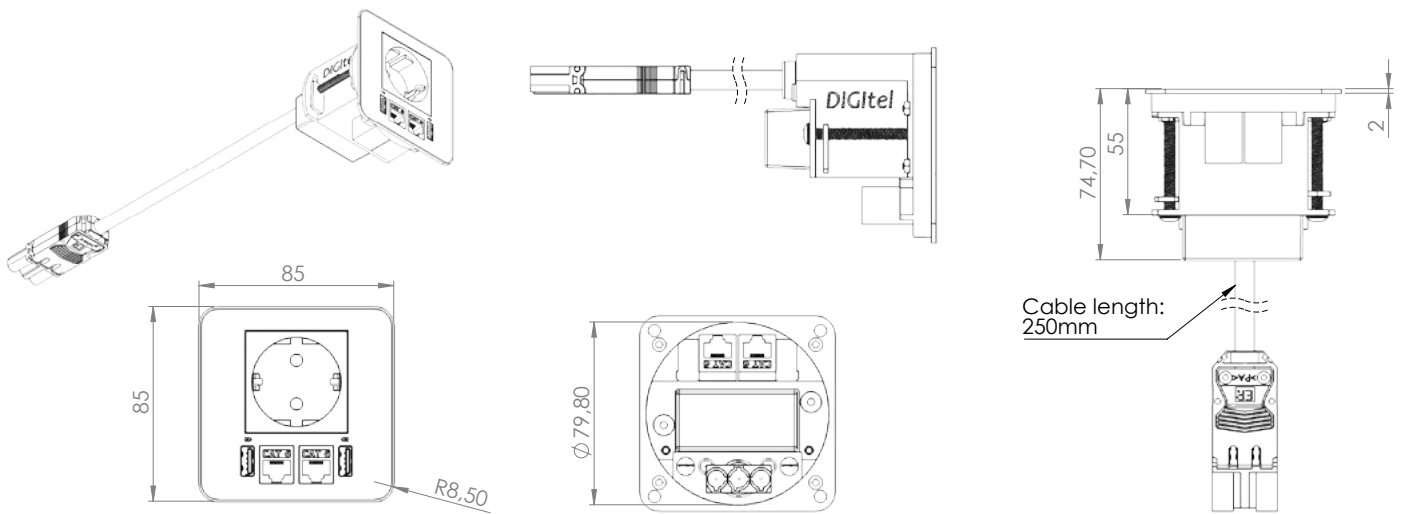

**DIGItel**  
Within easy reach

**SOURCE**  
just plug

**POWER CHARACTERISTICS:**

**Voltage:** 250V  
**Amperage:** 16A  
**Power connector:** Cable HO5VV - F, 3x1,5mm<sup>2</sup>  
 EPN 1104/EPN 1114 (Wieland m/f) -250mm  
**Frequency:** 50-60Hz  
**Temperature:** 0 – 40°C  
**Relative Humidity:** 0 – 95°C (no condensing)  
**Protection:** IP 31

**MOUNTING**

It is easily mounted in a  $\varnothing 80$ mm opening with an integrated tightening mechanism and using only a PH screw driver. Can accommodate desk thicknesses from 12 to 48mm.

**DIMENSION:**

85 x 85 mm

**COLOR**

Black  
White

Power outlet (Schuko) 45x45

Power outlet (IT)

Power outlet (UK) 45x45

USB charger 4A 2-ports

Power outlet (CH) 45x45

Power outlet (USA) 45x45

Power outlet (DK) 45x45

Power outlet Universal 45x45

Power outlet (FR) 45x45

RJ45 Cat6

HDMI

USB 3.0