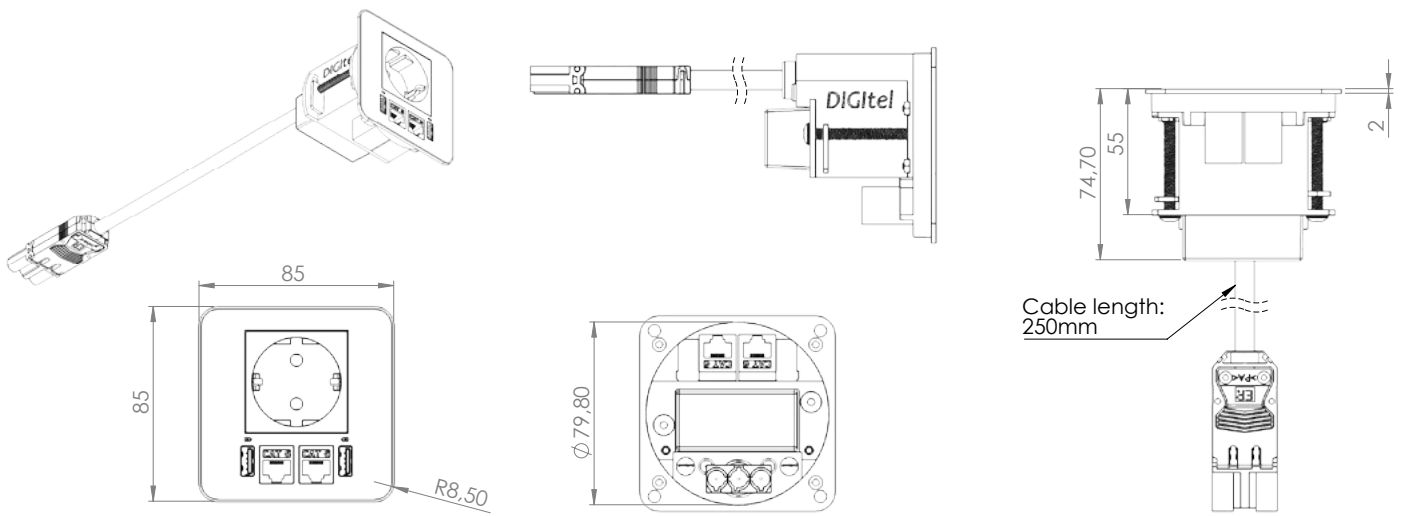

SOURCE

just plug

DIGITel

Within easy reach

Elegant and above all practical, Source is a small oasis on the work table with all the necessary sockets for a work place. At the same time it uses minimum space on the work surface. Largest number of sockets on smallest surface also perfectly serves the needs of students in schools and universities. It is available in black and white colour and thanks to the stainless steel finish and the possibility to add a cover lid which opens to 181 degrees, the Source fits stylish into the kitchen environment as well. Source is a unique and easily recognizable product.

MOUNTING

It is easily mounted in a $\varnothing 80$ mm opening with an integrated tightening mechanism and using only a PH screw driver. Can accommodate desk thicknesses from 12 to 48mm.

DIMENSION:

85 x 85 mm

COLOR

Black
White

Power outlet
(Schuko) 45x45

Power outlet
(IT)

Power outlet
(UK) 45x45

USB charger
4A 2-ports

Power outlet
(CH) 45x45

Power outlet
(USA) 45x45

Power outlet
(DK) 45x45

Power outlet
Universal 45x45

Power outlet
(FR) 45x45

RJ45
Cat6

HDMI

USB 3.0

Since 1996

Product code	Plastic parts color	Configuration	P 	USB charger	USB 3.0	RJ45	HDMI	Installation opening dimensions (mm)
	W	1P1USBC2RJ	1	1		2		Ø80
	B							
	W	1P1USBC2USB	1	1	2			Ø80
	B							
	W	1P1USBC22HDMI	1	1			2	Ø80
	B							
	W	1P1USBC1HDMI1RJ	1	1		1	1	Ø80
	B							
	W	1P1USBC1USB1HDMI	1	1	1		1	Ø80
	B							
	W	1P1USBC21USB1RJ	1	1	1	1		Ø80
	B							
	W	1P2RJ	1			2		Ø80
	B							
	W	1P2USB	1		2			Ø80
	B							
	W	1P2HDMI	1				2	Ø80
	B							
	W	1P1HDMI1RJ	1			1	1	Ø80
	B							
	W	1P1USB1RJ	1		1	1		Ø80
	B							
	W	1P1USB1HDMI	1		1		1	Ø80
	B							
	W	1P1USBC2	1	1				Ø80
	B							