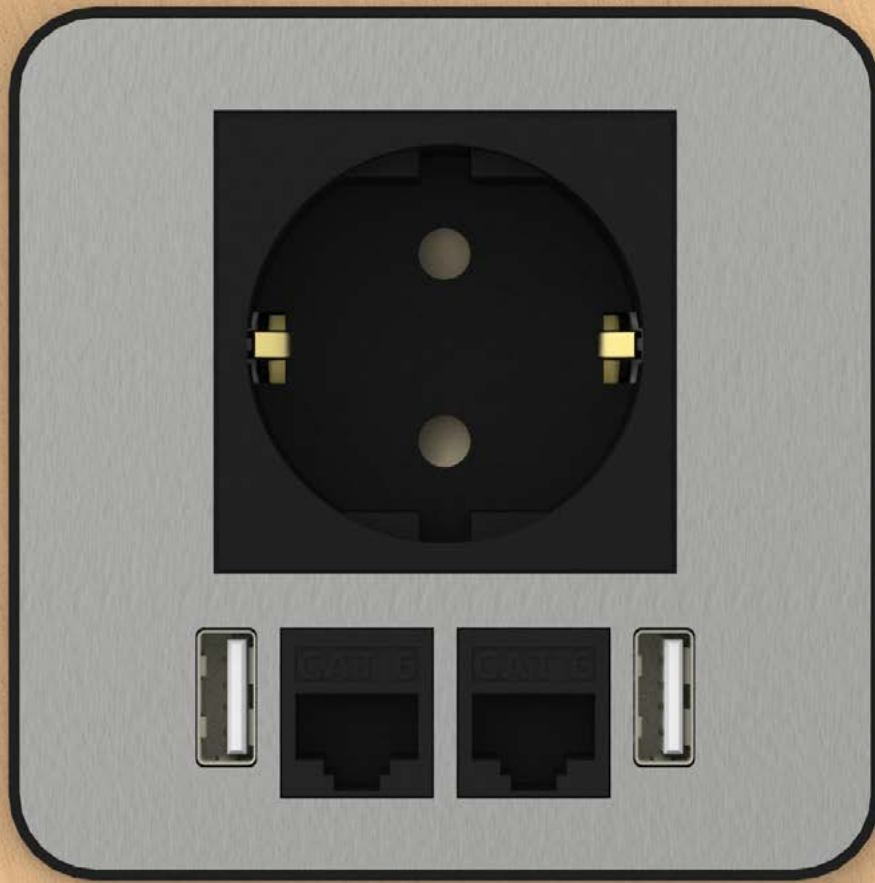

SOURCE

just plug

DIGITel

Within easy reach

Elegant and above all practical, Source is a small oasis on the work table with all the necessary sockets for a work place. At the same time it uses minimum space on the work surface. Largest number of sockets on smallest surface also perfectly serves the needs of students in schools and universities. It is available in black and white colour and thanks to the stainless steel finish and the possibility to add a cover lid which opens to 181 degrees, the Source fits stylish into the kitchen environment as well. Source is a unique and easily recognizable product.

POWER CHARACTERISTICS:

Voltage: 250V
Amperage: 16A
Power connector: Cable HO5VV - F, 3x1,5mm²
 EPN 1104/EPN 1114 (Wieland m/f) -250mm
Frequency: 50-60Hz
Temperature: 0 – 40°C
Relative Humidity: 0 – 95°C (no condensing)
Protection: IP 31

COLOR

Black
White

Power outlet
(Schuko) 45x45

Power outlet
(IT)

Power outlet
(UK) 45x45

USB charger
4A 2-ports

Power outlet
(CH) 45x45

Power outlet
(USA) 45x45

Power outlet
(DK) 45x45

Power outlet
Universal 45x45

Power outlet
(FR) 45x45

RJ45
Cat6

HDMI

USB 3.0

Since 1996

Product code	Plastic parts color	Configuration	P 	USB charger	USB 3.0	RJ45	HDMI	Installation opening dimensions (mm)
	W	1P1USBC2RJ	1	1		2		Ø80
	B							
	W	1P1USBC2USB	1	1	2			Ø80
	B							
	W	1P1USBC22HDMI	1	1			2	Ø80
	B							
	W	1P1USBC1HDMI1RJ	1	1		1	1	Ø80
	B							
	W	1P1USBC1USB1HDMI	1	1	1		1	Ø80
	B							
	W	1P1USBC21USB1RJ	1	1	1	1		Ø80
	B							
	W	1P2RJ	1			2		Ø80
	B							
	W	1P2USB	1		2			Ø80
	B							
	W	1P2HDMI	1				2	Ø80
	B							
	W	1P1HDMI1RJ	1			1	1	Ø80
	B							
	W	1P1USB1RJ	1		1	1		Ø80
	B							
	W	1P1USB1HDMI	1		1		1	Ø80
	B							
	W	1P1USBC2	1	1				Ø80
	B							